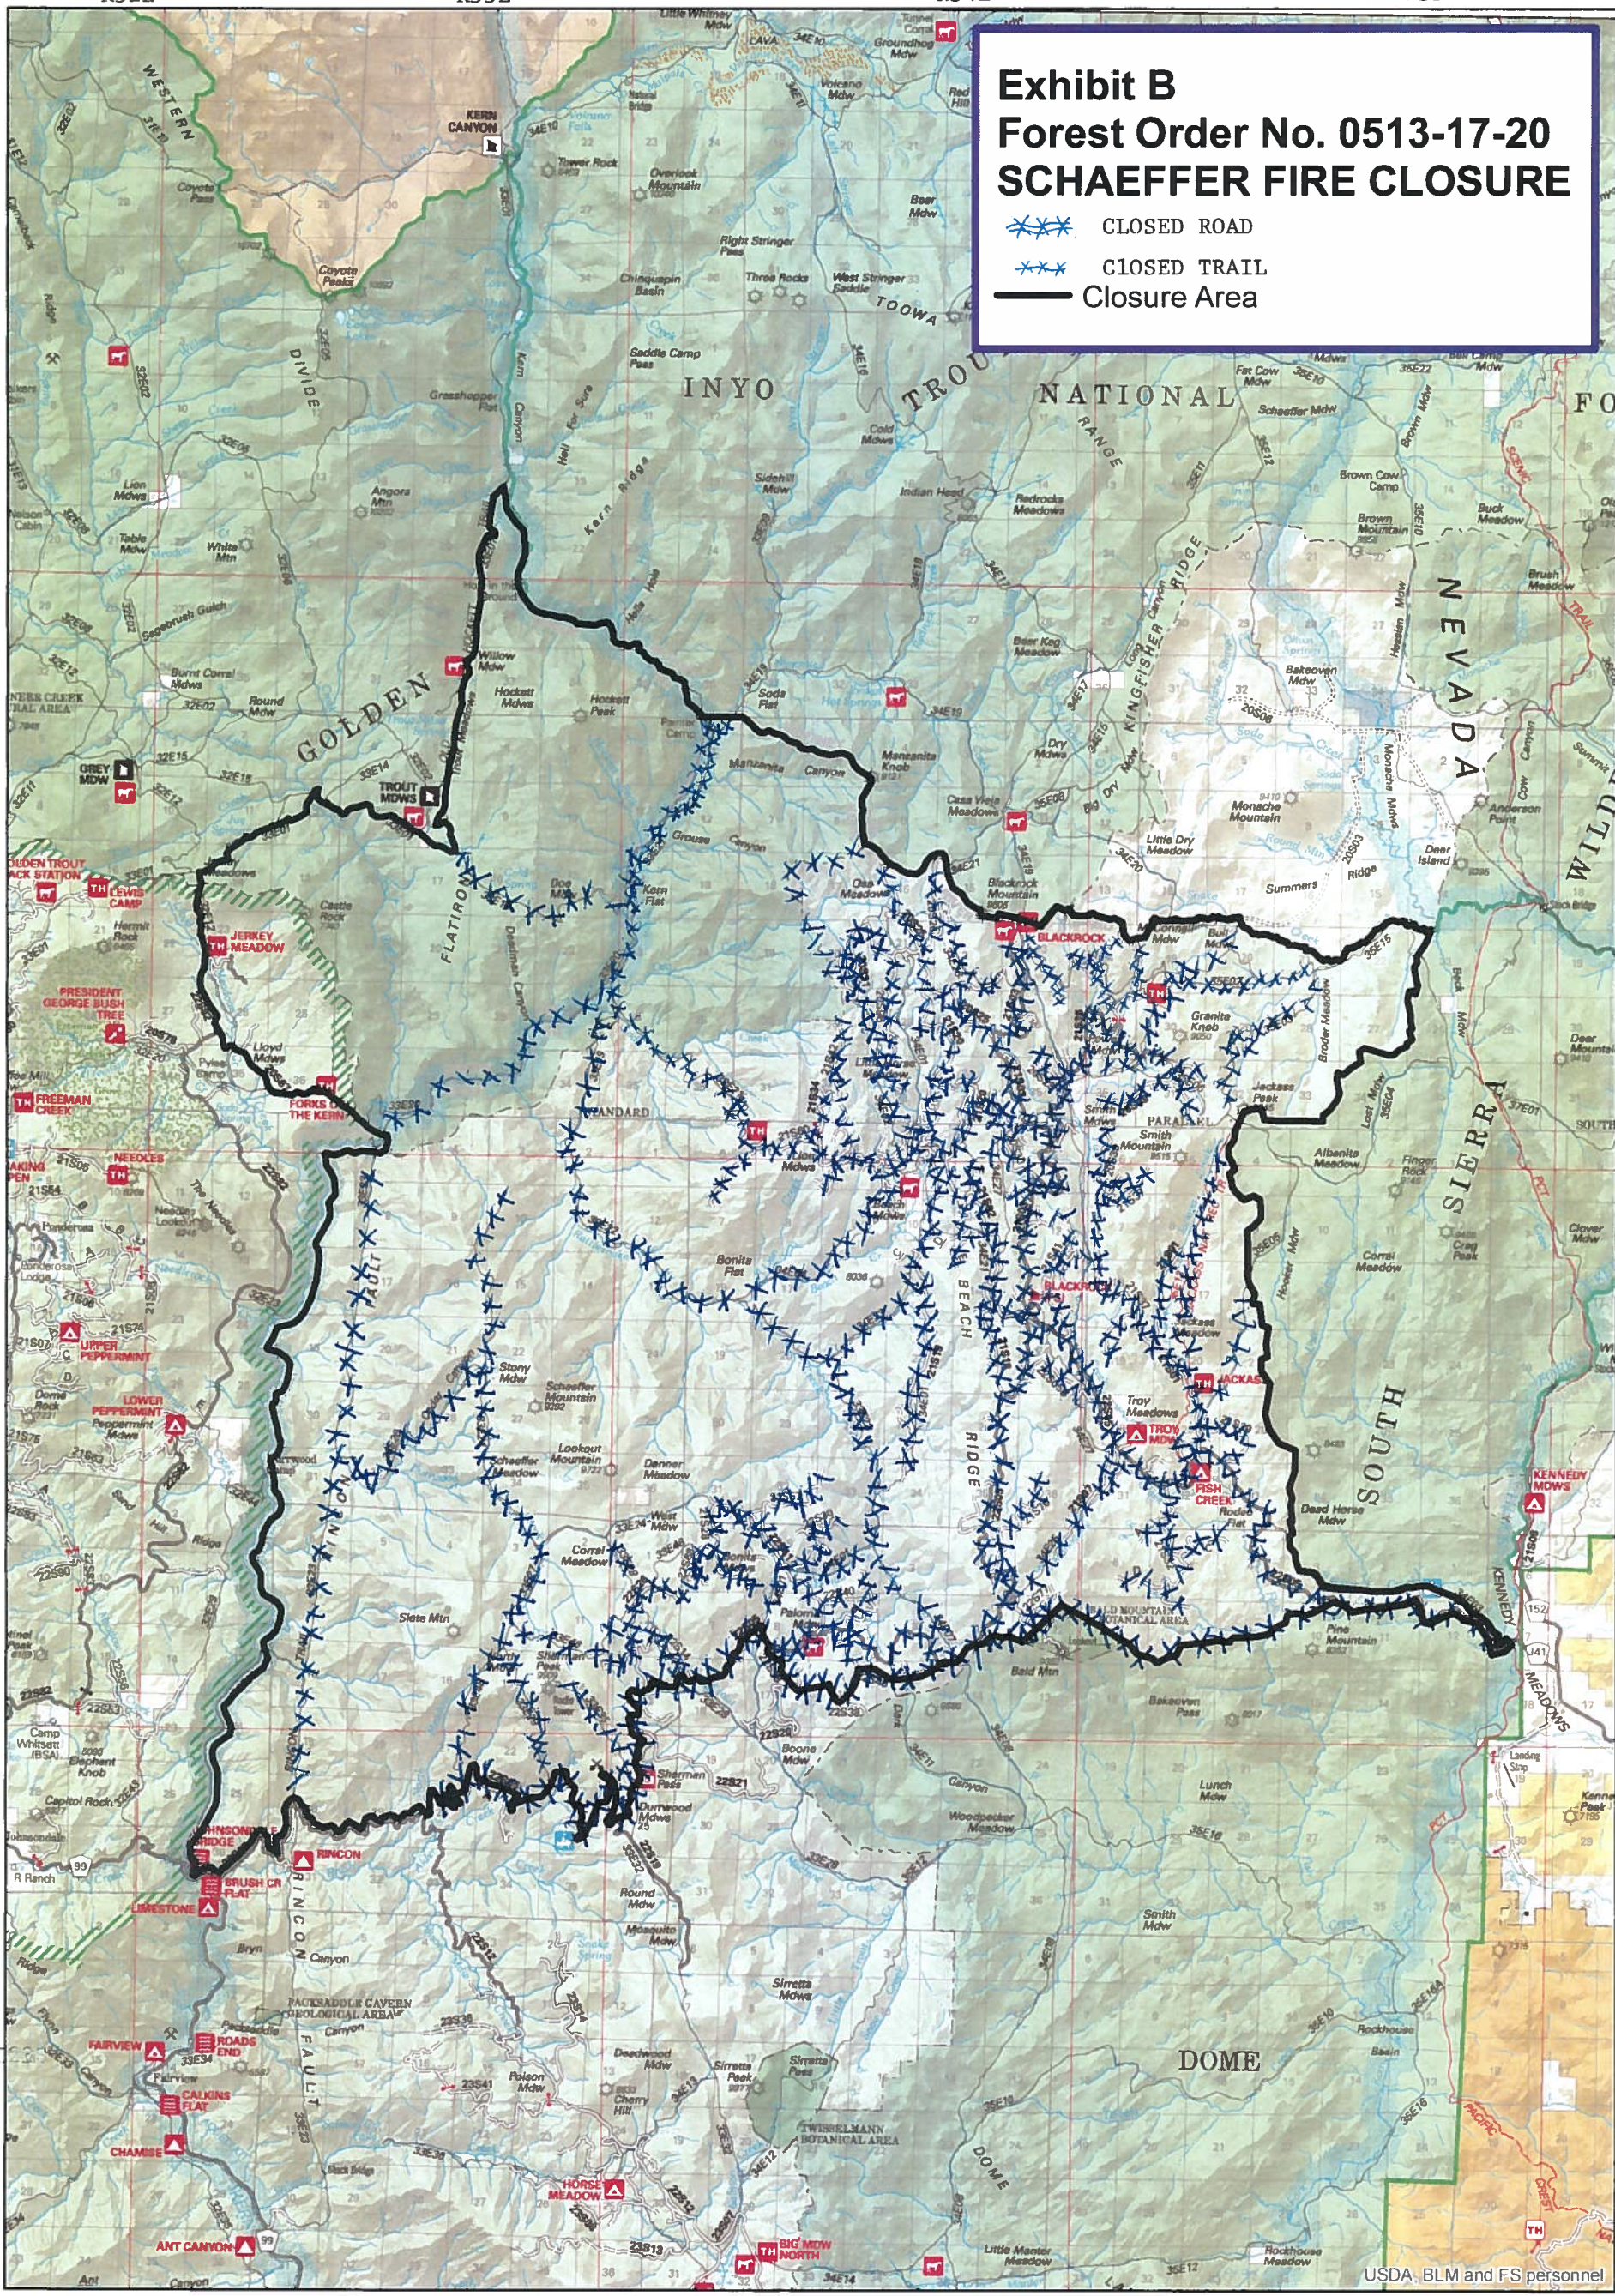

R32E

R33E

R34E

R35E

T19S

T20S

T21S

T22S

T23S

T24S

T25S

Exhibit B
Forest Order No. 0513-17-20
SCHAEFFER FIRE CLOSURE

 CLOSED ROAD
 CLOSED TRAIL
 Closure Area

USDA, BLM and FS personnel